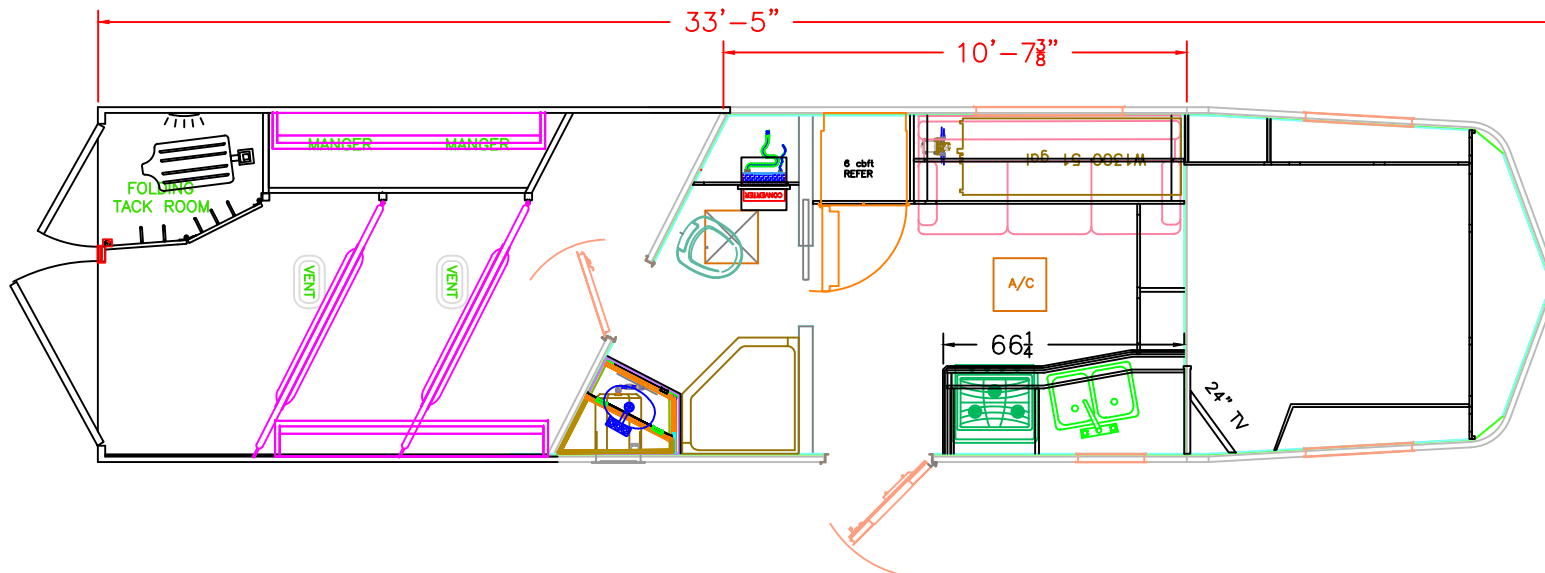

# SL8X10FK

SL8X10FK

PRINT DATE:  
2/2/2018

<b>SMC</b>	
TYPE: SL8X10FK LARAMIE FLOORPLAN	
ORIGINAL DATE: 12/27/17	REV DATE: 00/00/00
UNIT: # SL8X10FK	DRAWN BY: 蔡在振